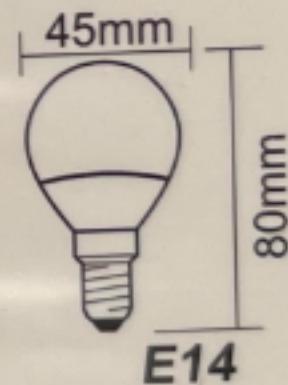

ExtraStar
ENERGÍA DE ESTRELLA

LED lamp / Lámpara de LED
Lampadina LED / Lâmpada de LED
LED-Lampe / Lamp à Led / λαμπτήρας led

Temp.
-10°C~+40°C

on/off
≥15,000

CRI≥80 | 37mA
DF>0.5 | 50Hz
220-240V~

Hg
0.0mg

Mod.:G456CB

* LED equivalent wattages to traditional light sources can only be approximate

ExtraStar
ENERGÍA DE ESTRELLA

LED lamp / Lámpara de LED
Lampadina LED / Lâmpada de LED
LED-Lampe / Lamp à Led / λαμπτήρας led

Temp.
-10°C~+40°C

on/off
≥15,000

CRI≥80 | 37mA
DF>0.5 | 50Hz
220-240V~

Hg
0.0mg

Mod.:G456CB

* LED equivalent wattages to traditional light sources can only be approximate